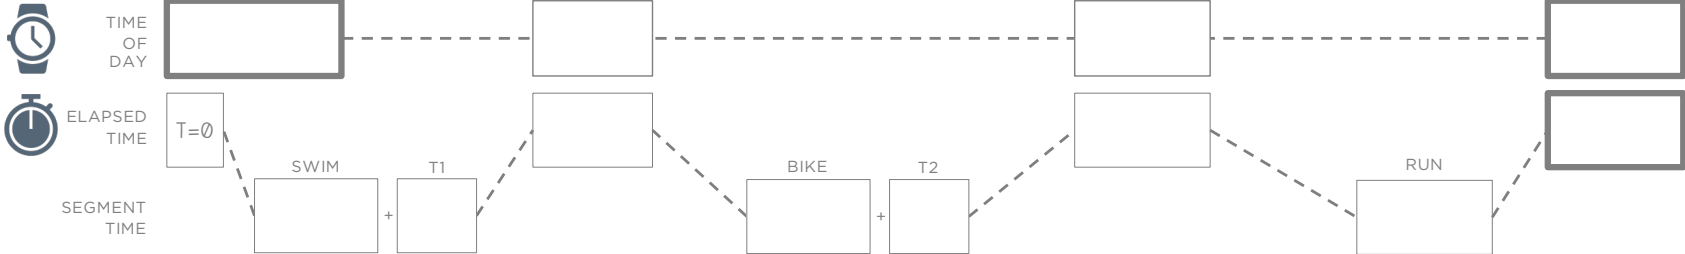

Race Day Plan

Animal:
Date/Version:

	PRE-RACE	+ T1	+ T2	
NUTRITION				
COURSE, PACING & LOGISTICS				
MIND				